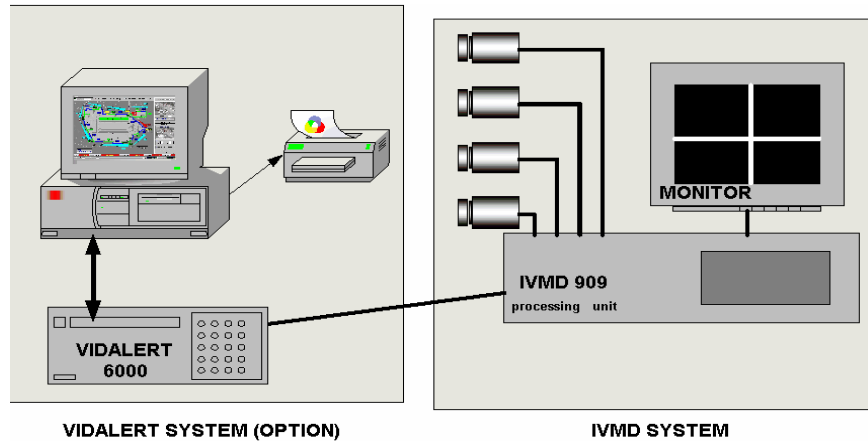

Intelligent Video Motion & Tracking Sensor

- **Automatic adaptation to surrounding**
- **Motion analysis**
- **Pre-alarm/alarm display capabilities**

IVMD - 909

SENSOR

The IVMD-909 employs algorithms of multi-video motion cells in the video frame, which allows high detection capability even for slow moving objects with extremely low rate of false alarms. The system is composed of basic video processing for 4 video channels with option to expand up to 340 video channels. The IVMD 909 is an integrated part of the VIDALERT 6000 SW but can also function as part of a stand alone CCTV system. In case of intruder entering to the detected field, viewed by the system it will be detected immediately by the sensor and it's movement will be tacked automatically. This process will assist in value the personal operation.