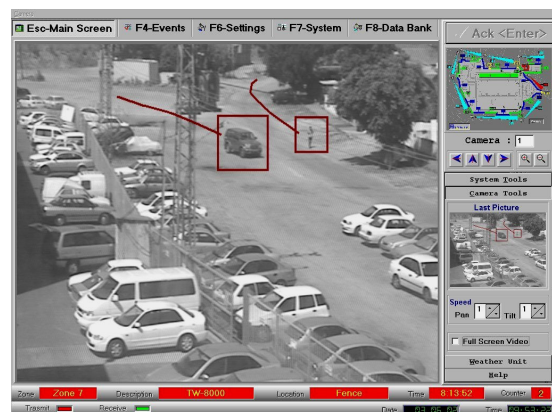

Intelligent Video Motion & Tracking Sensor

- **Automatic adaptation to surrounding**
- **Motion analysis**
- **Pre-alarm/alarm display capabilities**

IVMD - 909

SENSOR

The IVMD-909 employs algorithms of multi-video motion cells in the video frame, which allows high detection capability even for slow moving objects with extremely low rate of false alarms. The system is composed of basic video processing for 4 video channels with option to expand up to 340 video channels. The IVMD 909 is an integrated part of the VIDALERT 6000 SW but can also function as part of a stand alone CCTV system. In case of intruder entering to the detected field, viewed by the system it will be detected immediately by the sensor and it's movement will be tacked automatically. This process will assist in value the personal operation.