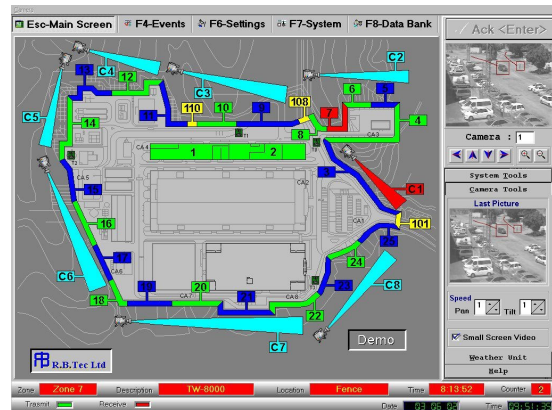

Intelligent Video Motion & Tracking Sensor

- **Automatic adaptation to surrounding**
- **Motion analysis**
- **Pre-alarm/alarm display capabilities**

IVMD - 909

SENSOR

The IVMD-909 employs algorithms of multi-video motion cells in the video frame, which allows high detection capability even for slow moving objects with extremely low rate of false alarms. The system is composed of basic video processing for 4 video channels with option to expand up to 340 video channels. The IVMD 909 is an integrated part of the VIDALERT 6000 SW but can also function as part of a stand alone CCTV system. In case of intruder entering to the detected field, viewed by the system it will be detected immediately by the sensor and it's movement will be tacked automatically. This process will assist in value the personal operation.