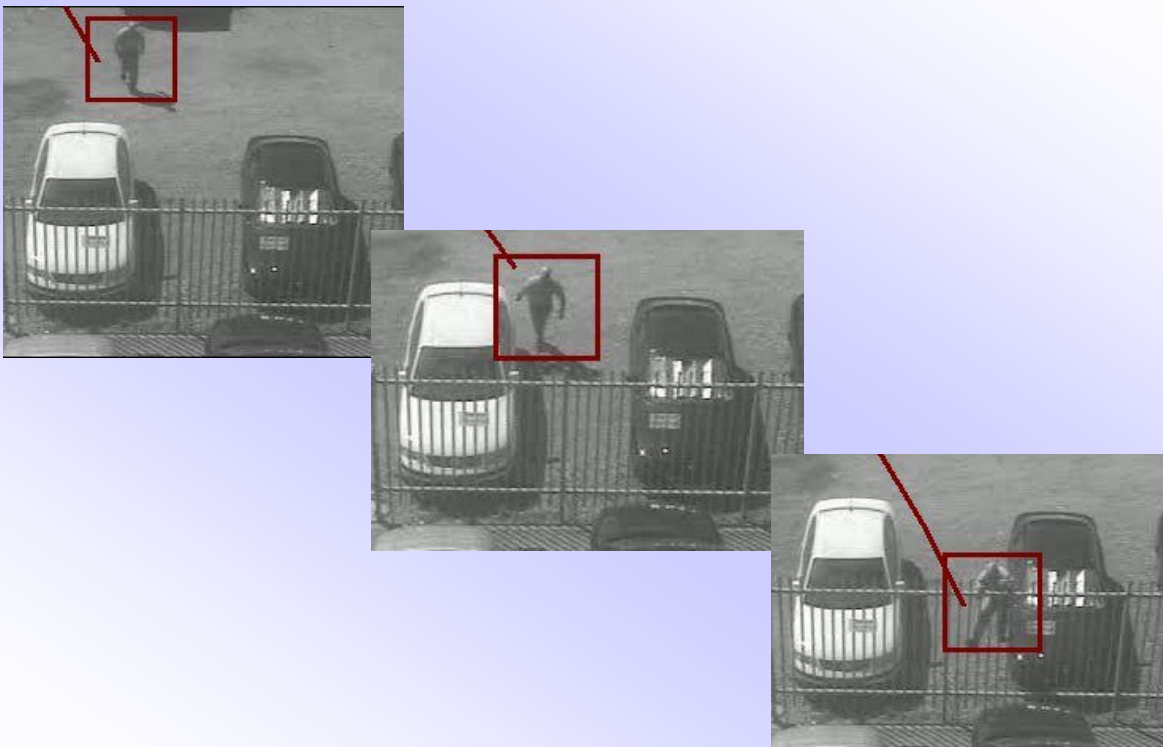

Intelligent Video Motion & Tracking Sensor

- **Automatic adaptation to surrounding**
- **Motion analysis**
- **Pre-alarm/alarm display capabilities**

IVMD - 909

SENSOR

The IVMD-909 employs algorithms of multi-video motion cells in the video frame, which allows high detection capability even for slow moving objects with extremely low rate of false alarms. The system is composed of basic video processing for 4 video channels with option to expand up to 340 video channels. The IVMD 909 is an integrated part of the VIDALERT 6000 SW but can also function as part of a stand alone CCTV system. In case of intruder entering to the detected field, viewed by the system it will be detected immediately by the sensor and it's movement will be tacked automatically. This process will assist in value the personal operation.